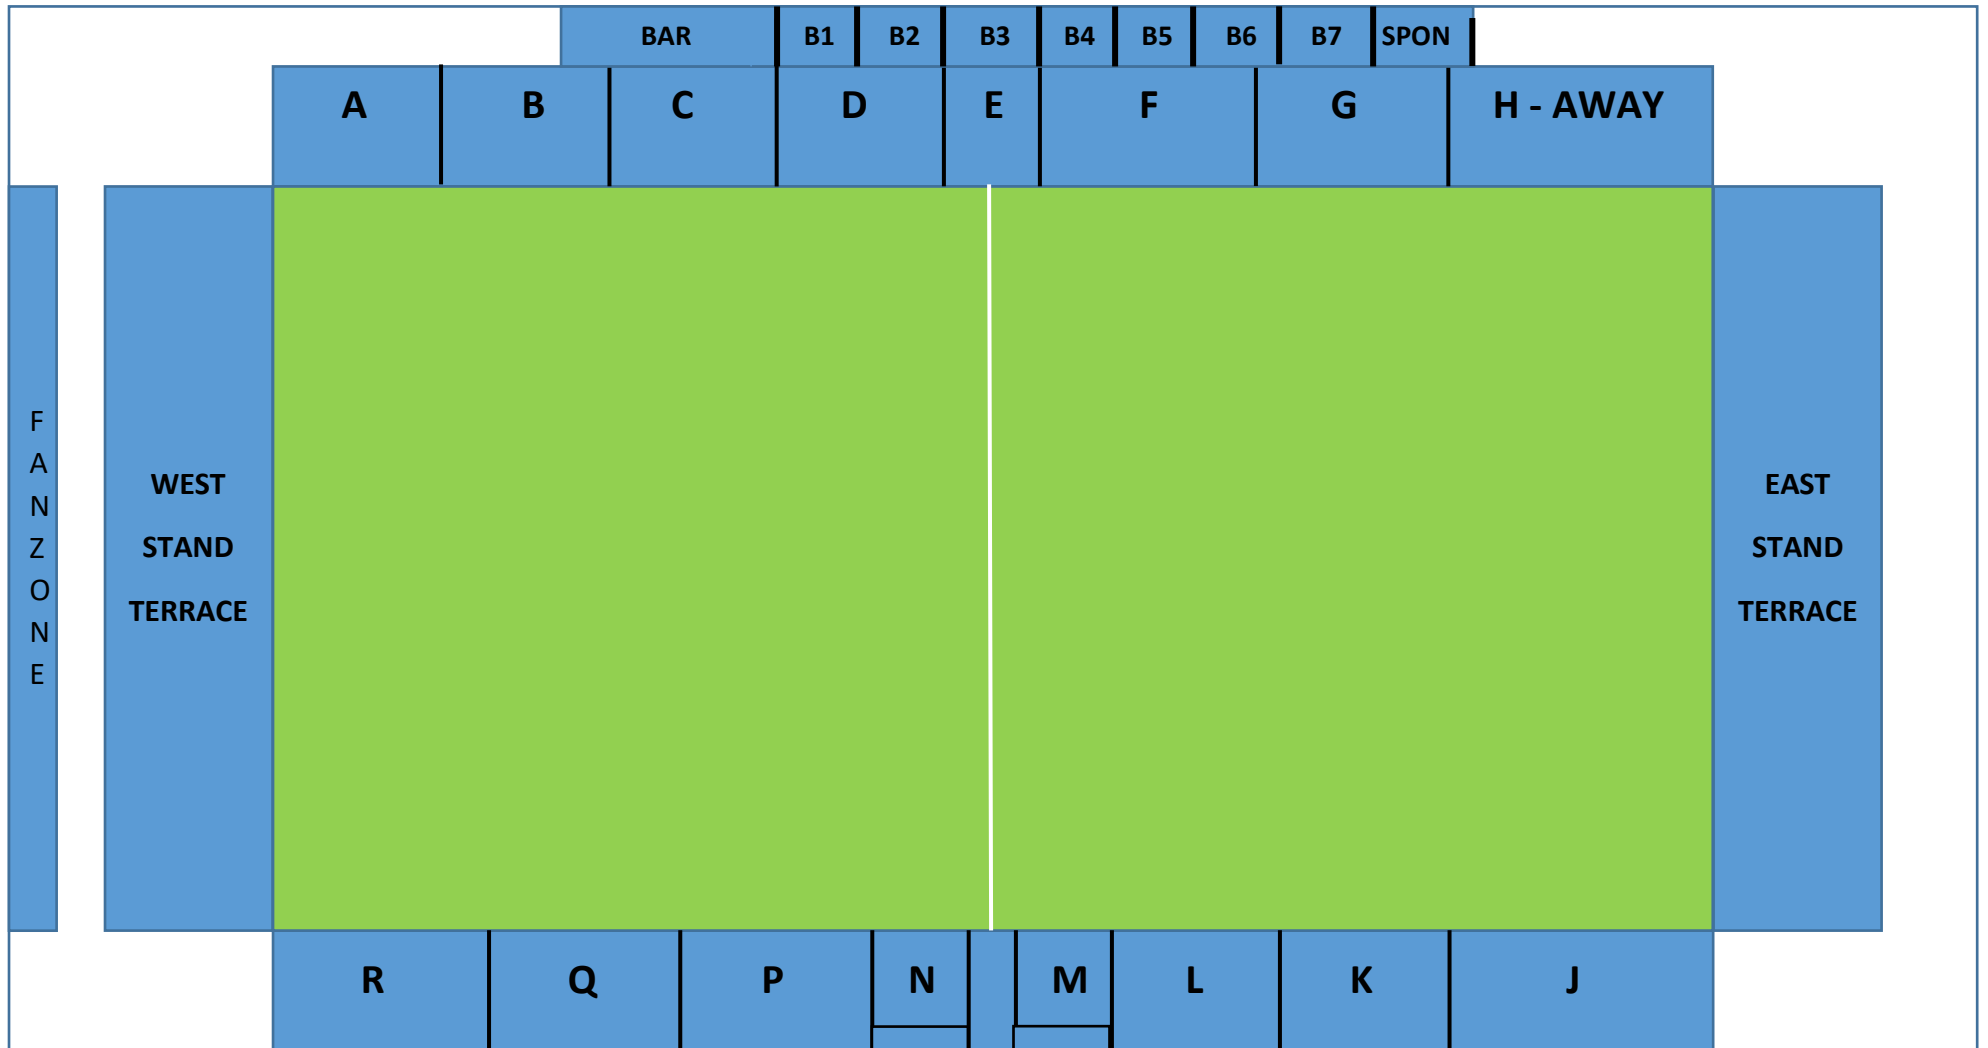

NORTH STAND SEATS (MOOR LANE)

SOUTH STAND SEATS (NEVILLE ROAD)